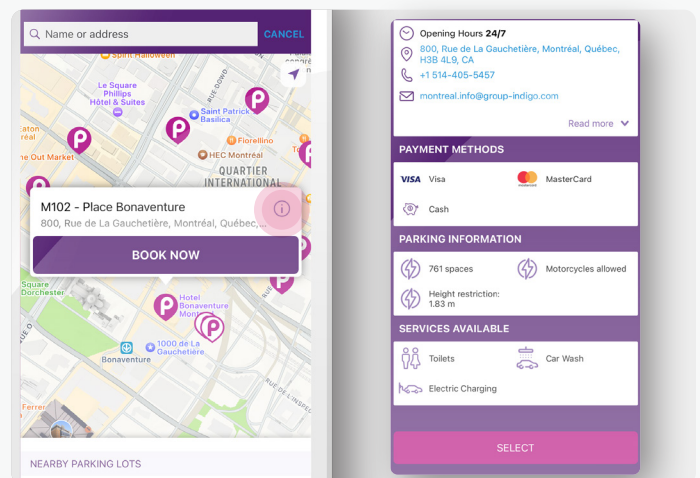

## TAP THE SEARCH BAR

Tap the search bar under the **Monthly Subscription** tab.

STEP 02

## ENTER LOCATION

Enter your location in the search bar or select a parking spot by **tapping the icon** on the map.

STEP 03

## SELECT PARKING LOCATION

Book your parking by tapping the **BOOK NOW** button, or tap the info icon for details.

STEP 04

**SELECT START DATE**

Choose your monthly subscription start date.

STEP 05

**SELECT PRODUCT & PAY**