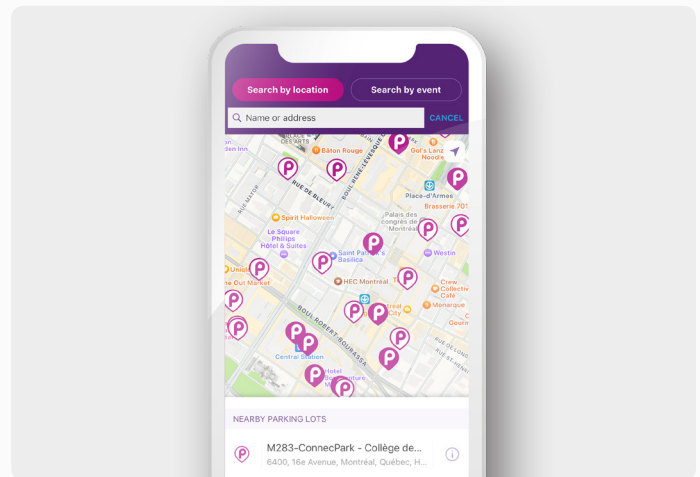

## TAP THE SEARCH BAR

Tap the search bar under the **Monthly Subscription** tab.

STEP 02

## ENTER LOCATION

Enter your location in the search bar or select a parking spot by **tapping the icon** on the map.

STEP 03

## SELECT PARKING LOCATION

Book your parking by tapping the **BOOK NOW** button, or tap the info icon for details.

STEP 04

**SELECT START DATE**

Choose your monthly subscription start date.

STEP 05

**SELECT PRODUCT & PAY**