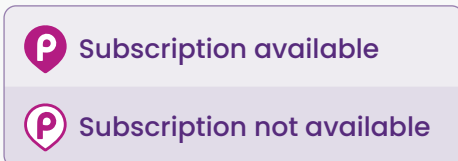

## TAP THE SEARCH BAR

Tap the search bar under the **Monthly Subscription** tab.

STEP 02

## ENTER LOCATION

Enter your location in the search bar or select a parking spot by **tapping the icon** on the map.

STEP 03

## SELECT PARKING LOCATION

Book your parking by tapping the **BOOK NOW** button, or tap the info icon for details.

STEP 04

**SELECT START DATE**

Choose your monthly subscription start date.

STEP 05

**SELECT PRODUCT & PAY**