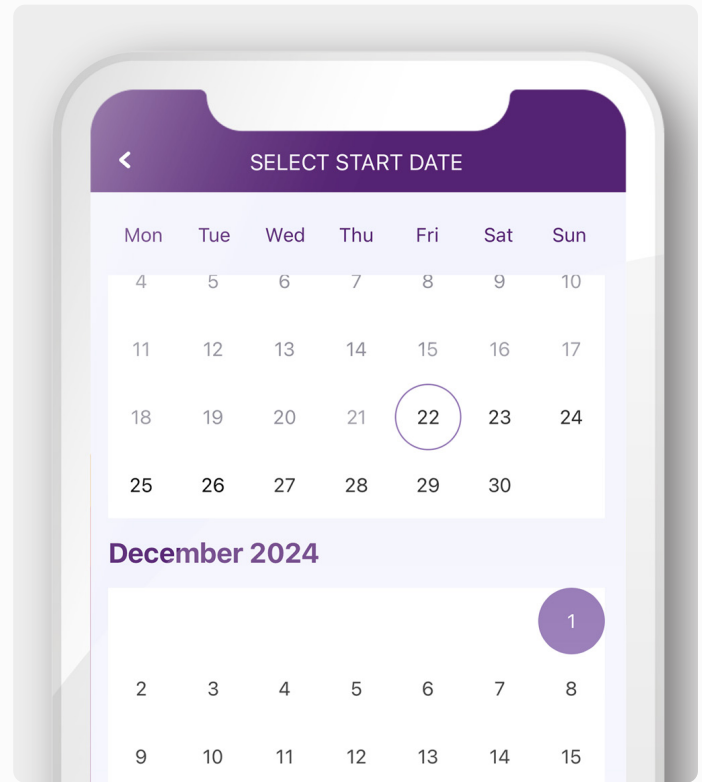

## ENTER LOCATION

Enter your location in the search bar or select a parking spot by **tapping the icon** on the map.

STEP 03

## SELECT PARKING LOCATION

Book your parking by tapping the **BOOK NOW** button, or tap the info icon for details.

STEP 04

**SELECT START DATE**

Choose your monthly subscription start date.

STEP 05

**SELECT PRODUCT & PAY**