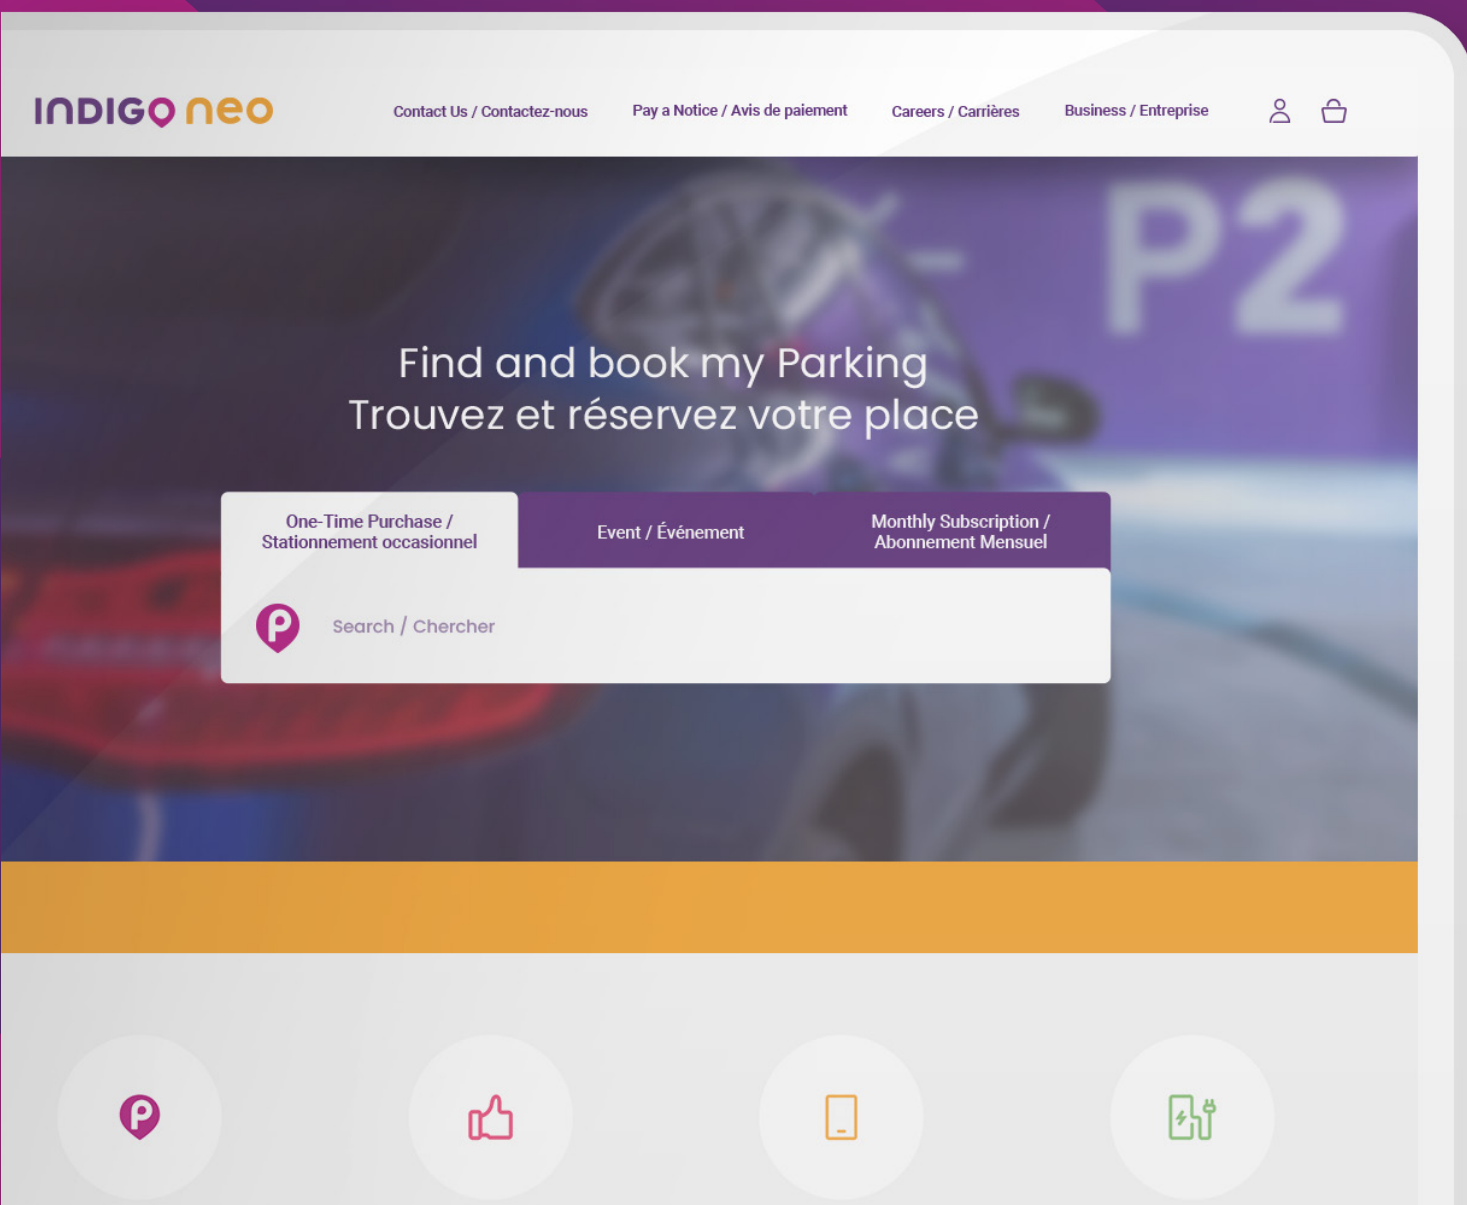

HOW TO FIND PARKING AND RATES FOR A MONTHLY SUBSCRIPTION ON THE WEBSITE?

Version 1.0

STEP 01

ENTER LOCATION

Enter your location in the search bar under the Monthly Subscription tab or click **Near me** in the dropdown.

STEP 02

SELECT PARKING

Select a parking spot on the sidebar or map for your monthly subscription.

 Subscription available

 Subscription not available

STEP 03

PURCHASE PARKING MONTHLY SUBSCRIPTION

Purchase a monthly subscription by clicking the **BUY NOW** button, or click the info icon next to the parking name in the sidebar or on the map for more details.