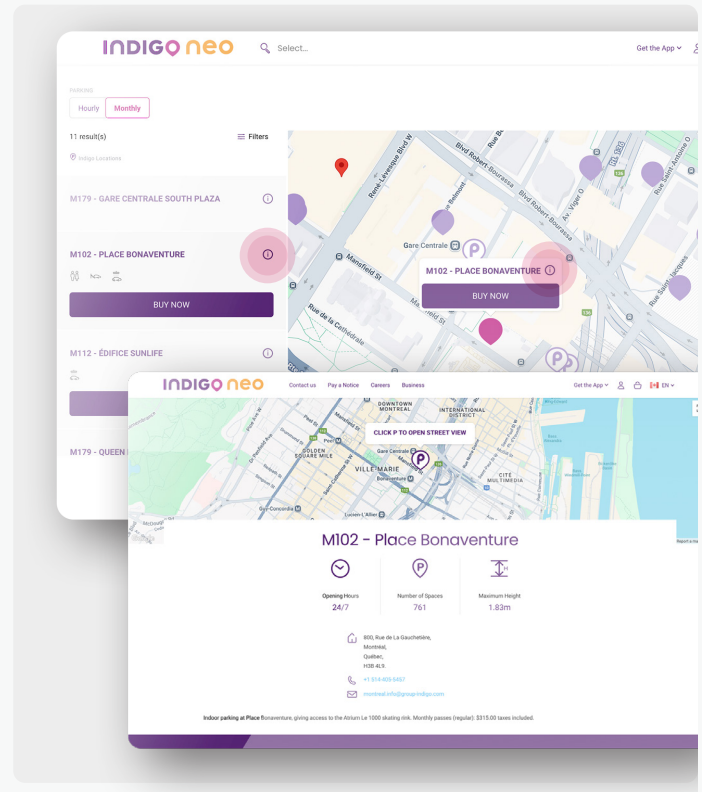

HOW TO FIND PARKING AND RATES FOR A MONTHLY SUBSCRIPTION ON THE WEBSITE?

Version 1.0

STEP 01

ENTER LOCATION

Enter your location in the search bar under the Monthly Subscription tab or click **Near me** in the dropdown.

STEP 02

SELECT PARKING

Select a parking spot on the sidebar or map for your monthly subscription.

 Subscription available

 Subscription not available

STEP 03

PURCHASE PARKING MONTHLY SUBSCRIPTION

Purchase a monthly subscription by clicking the **BUY NOW** button, or click the info icon next to the parking name in the sidebar or on the map for more details.