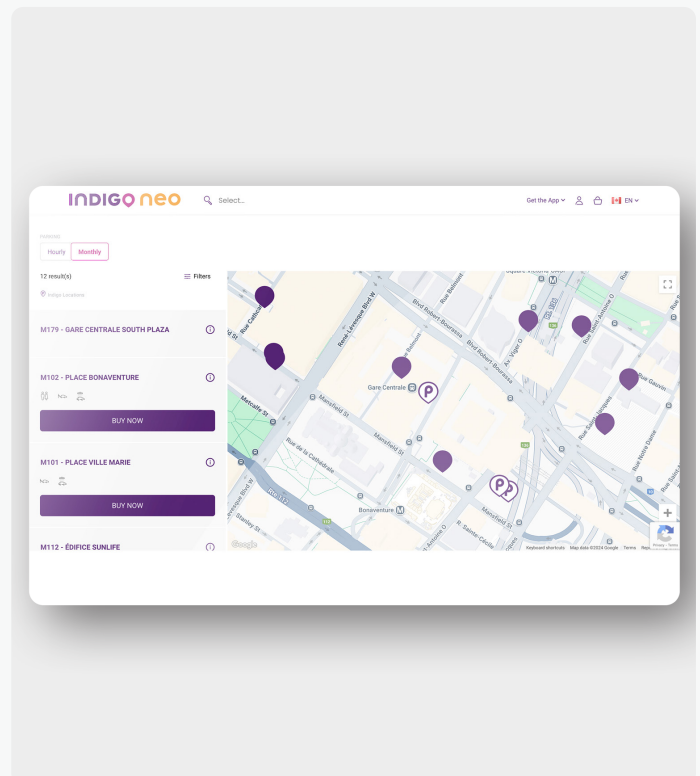

HOW TO FIND PARKING AND RATES FOR A MONTHLY SUBSCRIPTION ON THE WEBSITE?

Version 1.0

STEP 01

ENTER LOCATION

Enter your location in the search bar under the Monthly Subscription tab or click **Near me** in the dropdown.

STEP 02

SELECT PARKING

Select a parking spot on the sidebar or map for your monthly subscription.

 Subscription available

 Subscription not available

STEP 03

PURCHASE PARKING MONTHLY SUBSCRIPTION

Purchase a monthly subscription by clicking the **BUY NOW** button, or click the info icon next to the parking name in the sidebar or on the map for more details.