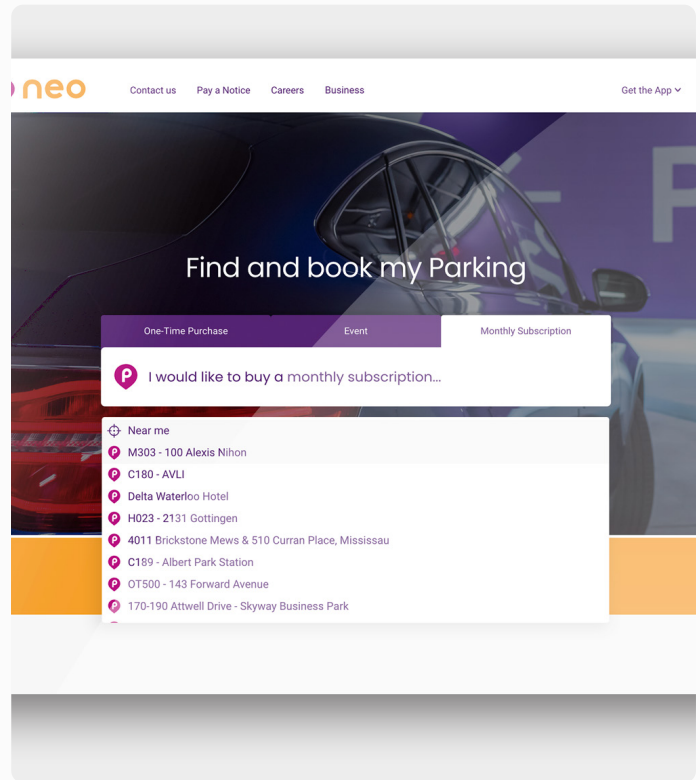

HOW TO FIND PARKING AND RATES FOR A MONTHLY SUBSCRIPTION ON THE WEBSITE?

Version 1.0

STEP 01

ENTER LOCATION

Enter your location in the search bar under the Monthly Subscription tab or click **Near me** in the dropdown.

STEP 02

SELECT PARKING

Select a parking spot on the sidebar or map for your monthly subscription.

 Subscription available

 Subscription not available

STEP 03

PURCHASE PARKING MONTHLY SUBSCRIPTION

Purchase a monthly subscription by clicking the **BUY NOW** button, or click the info icon next to the parking name in the sidebar or on the map for more details.